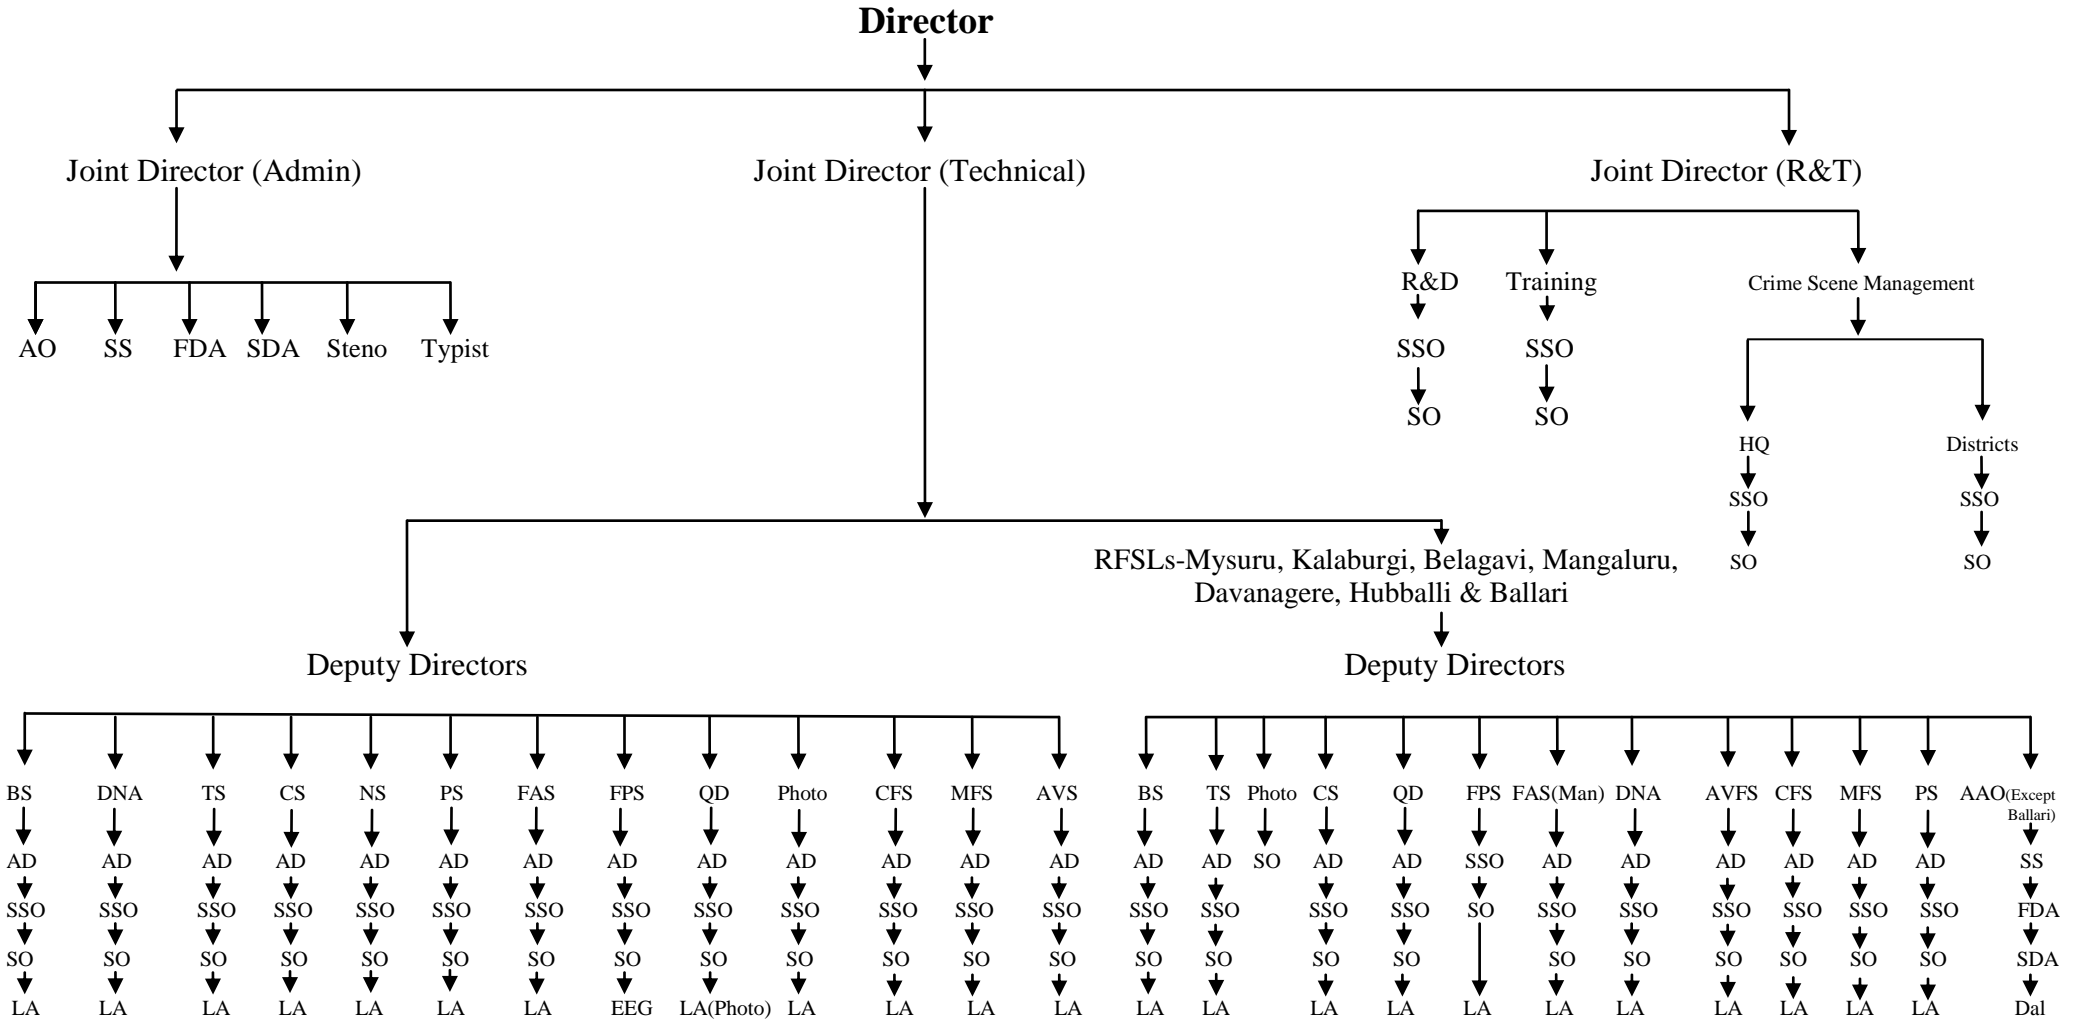

Directorate of Forensic Science Laboratories in Karnataka (Organizational chart)

LEGEND

BS Biology Section
 DNA DNA Section
 TS Toxicology Section
 CS Chemistry Section
 NS Narcotics Section

PS Physics Section
 FAS Fire Arms Section
 FPS Forensic Psychology
 QD Questioned Document

CFS Computer Forensic Section
 MFS Mobile Forensic Section
 R & D Research &
 Development

AD Assistant Director
 SSO Senior Scientific Officer
 SO Scientific Officer
 EEG EEG Technician
 LA Laboratory Attender

LA(Photo) Laboratory Attender Photography
 AO Administrative Officer
 AAO Assistant Administrative Officer
 SS Section Officer

FDA First Division Assistant
 SDA Second Division Assistant